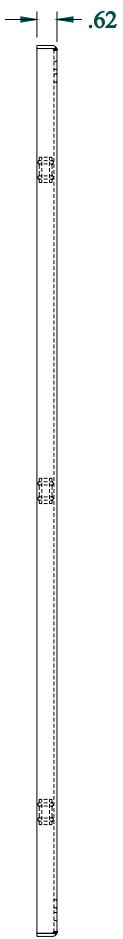

PART No. ESP3020

for more information visit
www.hammfg.com

Data subject to change without notice

Isometric drawing Not to Scale

SIDE VIEW

FRONT VIEW

BOTTOM VIEW

ISOMETRIC VIEW