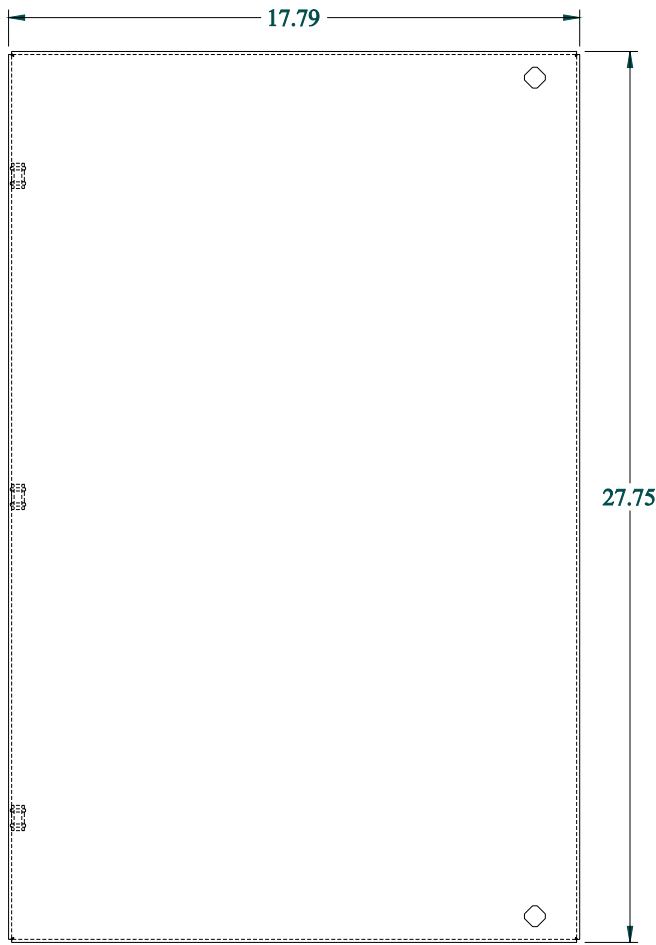

PART No. ESP3020

for more information visit
www.hammfg.com

Data subject to change without notice

Isometric drawing Not to Scale

SIDE VIEW

FRONT VIEW

BOTTOM VIEW

ISOMETRIC VIEW