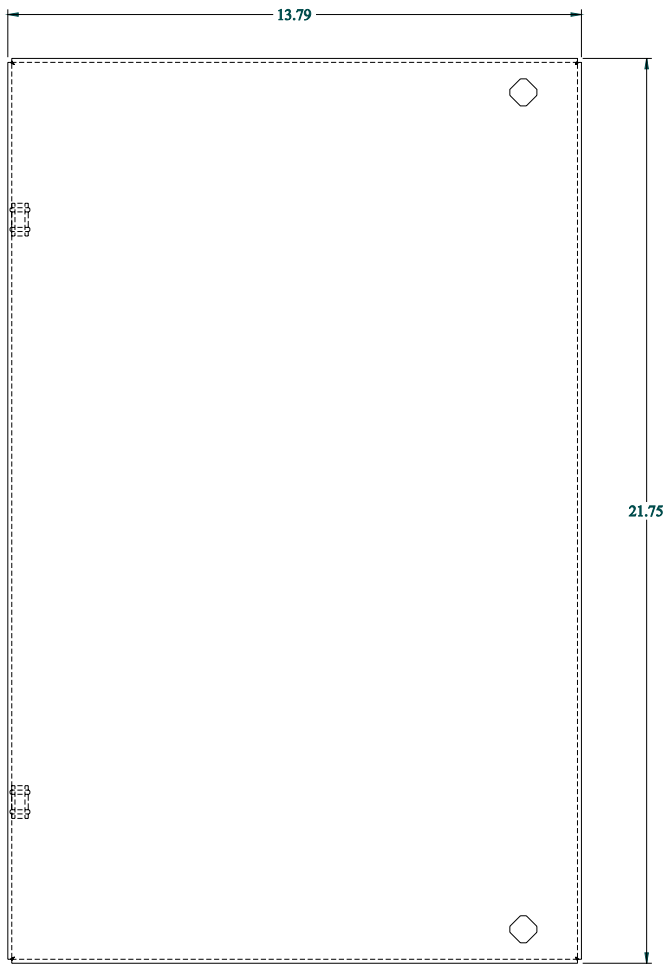

PART No. ESP2416

for more information visit
www.hammfg.com

Data subject to change without notice

Isometric drawing Not to Scale

SIDE VIEW

FRONT VIEW

BOTTOM VIEW

ISOMETRIC VIEW