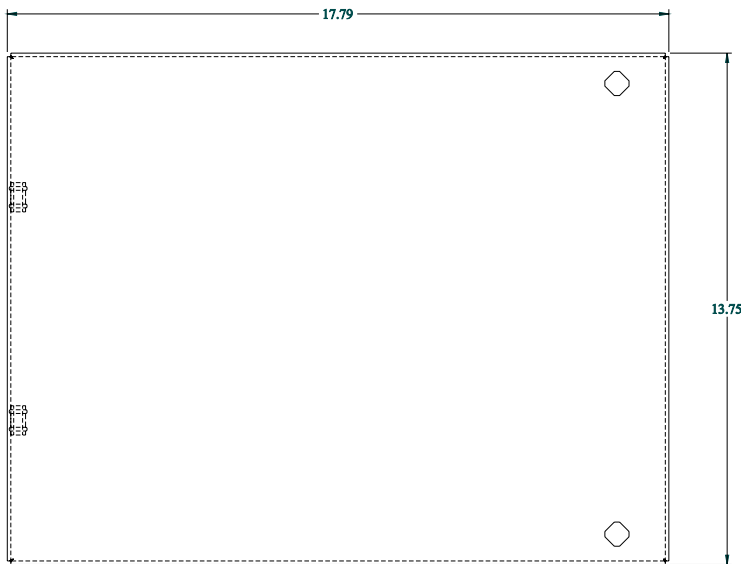

PART No. ESP1620

for more information visit
www.hammfg.com

Data subject to change without notice

Isometric drawing Not to Scale

ISOMETRIC VIEW

SIDE VIEW

FRONT VIEW

BOTTOM VIEW