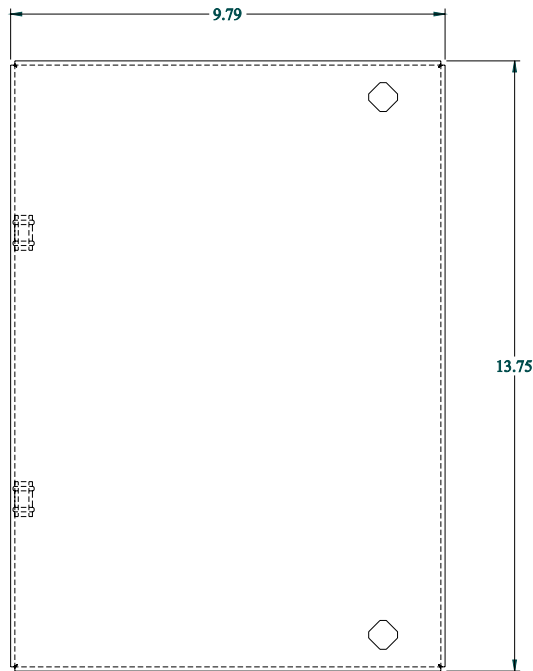

PART No. ESP1612

for more information visit
www.hammfg.com

Data subject to change without notice

Isometric drawing Not to Scale

SIDE VIEW

FRONT VIEW

BOTTOM VIEW

ISOMETRIC VIEW