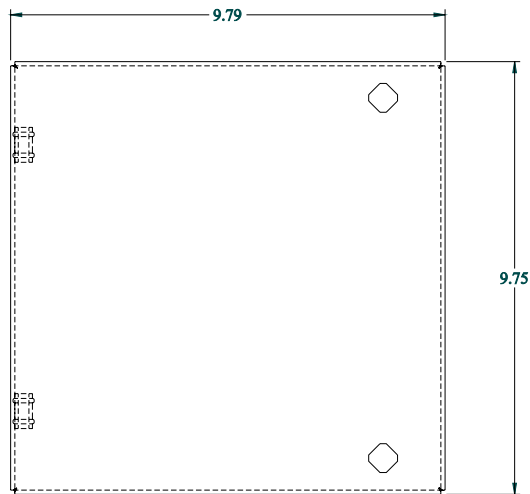

PART No. ESP1212

for more information visit
www.hammfg.com

Data subject to change without notice

Isometric drawing Not to Scale

SIDE VIEW

FRONT VIEW

ISOMETRIC VIEW

BOTTOM VIEW