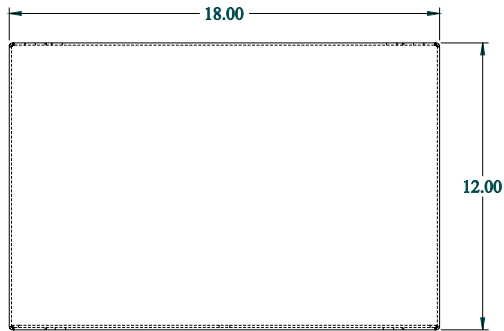

**PART No. 1481FC18K**

for more information visit  
[www.hammfg.com](http://www.hammfg.com)

Data subject to change without notice

Isometric drawing Not to Scale

**ISOMETRIC VIEW**

**TOP VIEW**

**FRONT VIEW**

**LEFT SIDE VIEW**

**RIGHT SIDE VIEW**

**BOTTOM VIEW**