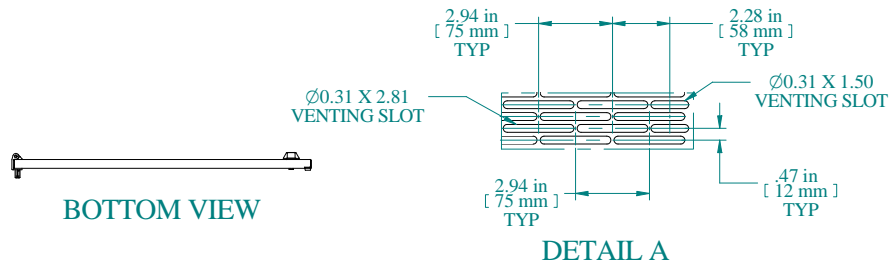

Item Number	Title	Quantity
1	RCSC - VENTED DOOR PANEL	1
2	WING KNOB DOOR LOCK	1
3	DOOR HINGE BODY	2
4	RUBBER STOPPERS	2

PART NUMBERS	
RCSC19042VDBK1	PAINTED BLACK TEXTURED

NOTES

Data subject to change without notice. Isometric drawing not to scale.