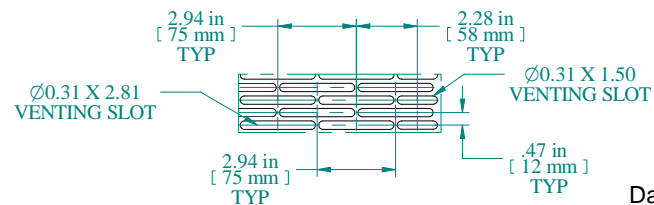

FRONT VIEW

R.S. VIEW

Item Number	Title	Quantity
1	RCSC - VENTED DOOR PANEL	1
2	WING KNOB DOOR LOCK	1
3	DOOR HINGE BODY	2
4	RUBBER STOPPERS	2

PART NUMBERS

RCSC19021VDBK1 | PAINTED BLACK TEXTURED

NOTES

DETAIL A

BOTTOM VIEW

Data subject to change without notice. Isometric drawing not to scale.

**HAMMOND
MANUFACTURING™**

www.hammondmfg.com

PART NO. RCSC19021VD