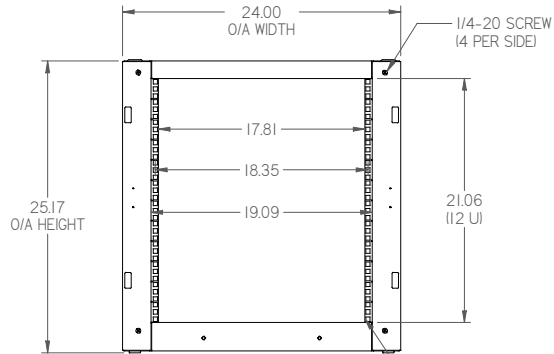

TOP VIEW

FRONT VIEW