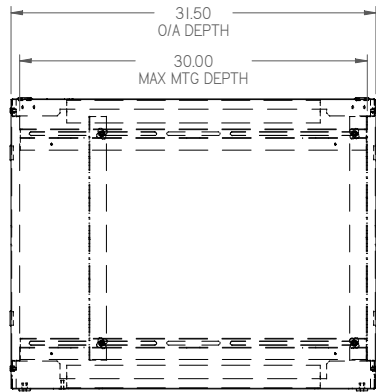

PART No. RCSC1902131

for more information visit
www.hamfmg.com

4" MUFFIN FAN
CUTOUT OR CABLE
PASS-THRU HOLE
(KNOCK-OUT)

L.S. VIEW

1.50 X 10.00
GLAND OPENING
(KNOCK-OUT)

3" X 3" CABLE
PASS-THRU HOLE
(KNOCK-OUT)