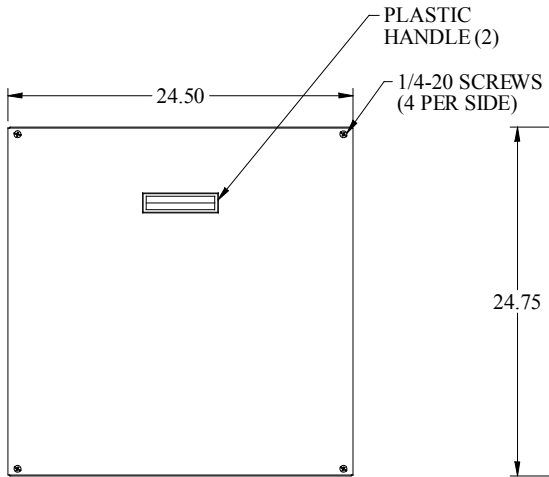

PART No. RCHS1902224

for more information visit  
[www.hammfg.com](http://www.hammfg.com)

Data subject to change without notice.  
Isometric drawing not to scale.  
Shipped knockdown for handling ease  
& protection.

TOP VIEW

L.S. VIEW

FRONT VIEW

R.S. VIEW

BOTTOM VIEW