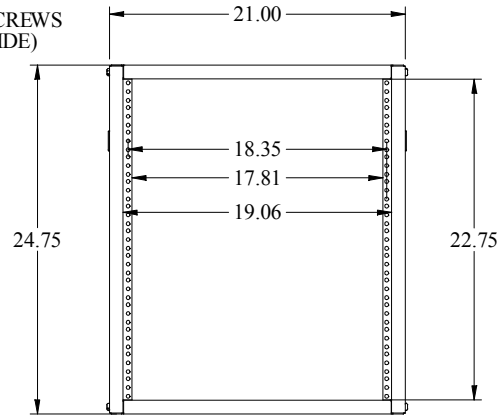

PART No. RCHS1902224

for more information visit  
[www.hammfg.com](http://www.hammfg.com)

Data subject to change without notice.  
Isometric drawing not to scale.  
Shipped knockdown for handling ease  
& protection.

TOP VIEW

L.S. VIEW

FRONT VIEW

R.S. VIEW

BOTTOM VIEW