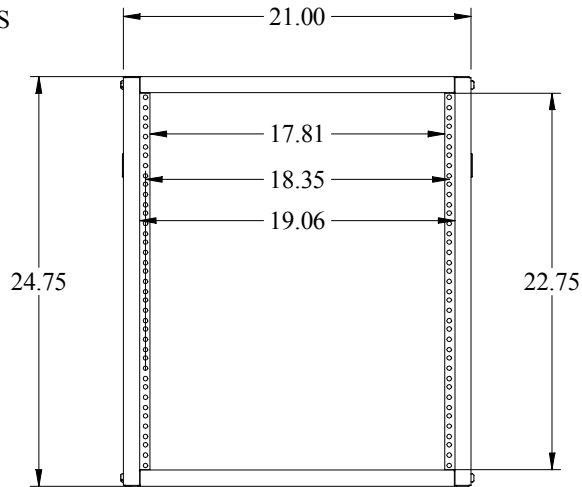

PART No. RCHS1902217

for more information visit
www.hammfg.com

Data subject to change without notice.
Isometric drawing not to scale.
Shipped knockdown for handling ease
& protection.

TOP VIEW

L.S. VIEW

FRONT VIEW

R.S. VIEW

BOTTOM VIEW