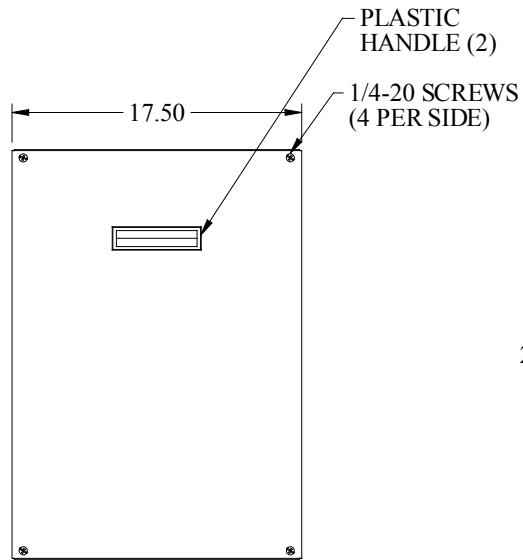

PART No. RCHS1902217

for more information visit
www.hammfg.com

Data subject to change without notice.
Isometric drawing not to scale.
Shipped knockdown for handling ease
& protection.

TOP VIEW

L.S. VIEW

FRONT VIEW

R.S. VIEW

BOTTOM VIEW