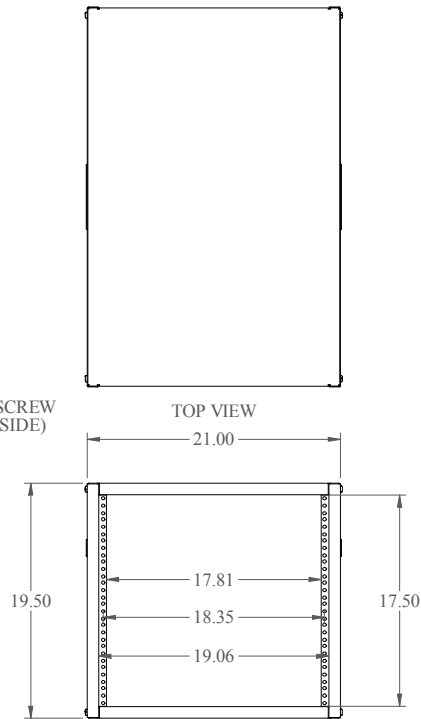

PART No. RCHS1901731

for more information visit
www.hamcfg.com

Data subject to change without notice.
Isometric drawing not to scale.
Shipped knockdown for handling ease
& protection.

L.S. VIEW

FRONT VIEW

R.S. VIEW

BOTTOM VIEW

TOP VIEW