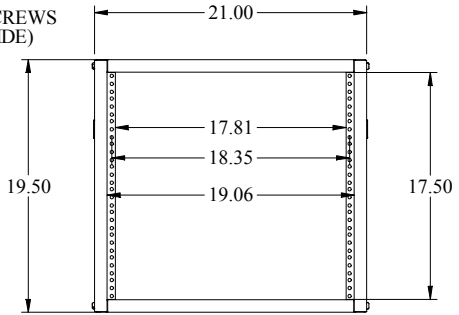

**PART No. RCHS1901724**  
 for more information visit  
[www.hammfg.com](http://www.hammfg.com)  
 Data subject to change without notice.  
 Isometric drawing not to scale.  
 Shipped knockdown for handling ease  
 & protection.

TOP VIEW

L.S. VIEW

FRONT VIEW

R.S. VIEW

BOTTOM VIEW