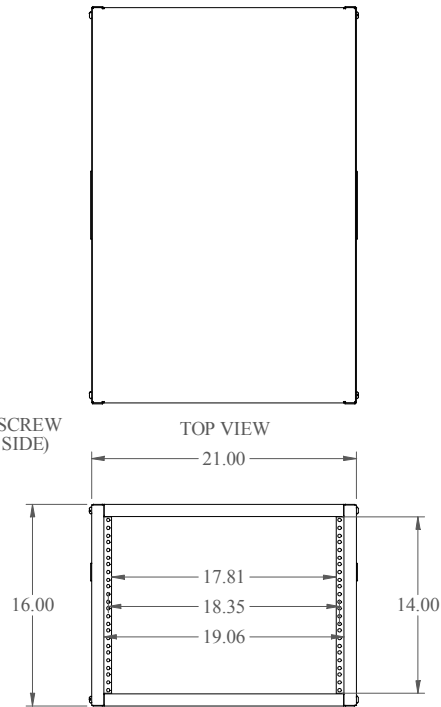

PART No. RCHS1901431

for more information visit
www.hammfg.com

Data subject to change without notice.
Isometric drawing not to scale.
Shipped knockdown for handling ease
& protection.

L.S. VIEW

FRONT VIEW

R.S. VIEW

BOTTOM VIEW