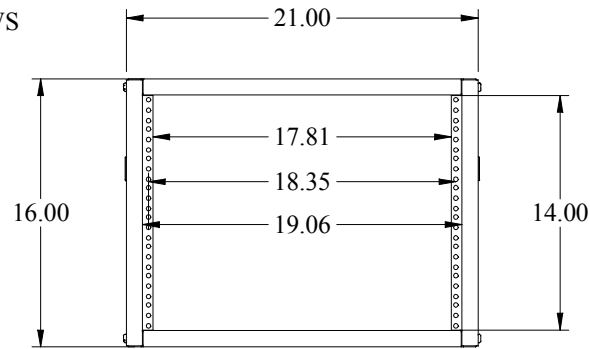

PART No. RCHS1901417

for more information visit
www.hammfg.com

Data subject to change without notice.
Isometric drawing not to scale.
Shipped knockdown for handling ease
& protection.

TOP VIEW

L.S. VIEW

FRONT VIEW

R.S. VIEW

BOTTOM VIEW