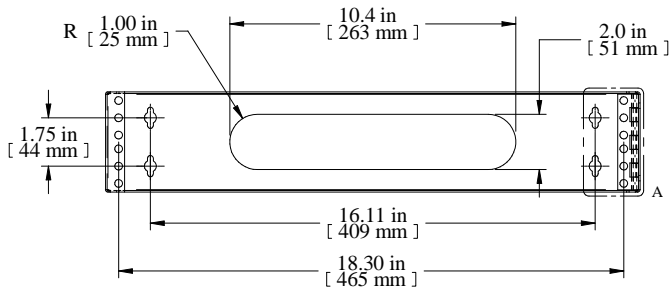

DETAIL A
3:1

Data subject to change without notice. Isometric drawing not to scale.

PART NUMBERS	
FWB192UBK	PAINTED BLACK SMOOTH

NOTES
Does not include wall mounting hardware. Includes hardware for mounting equipment to bracket. Includes full scale mounting template.