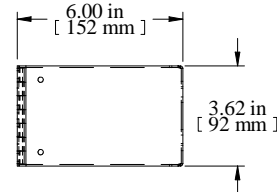

DETAIL A
3:1

Data subject to change without notice. Isometric drawing not to scale.

PART NUMBERS	
FWB192UBK	PAINTED BLACK SMOOTH

NOTES
Does not include wall mounting hardware. Includes hardware for mounting equipment to bracket. Includes full scale mounting template.