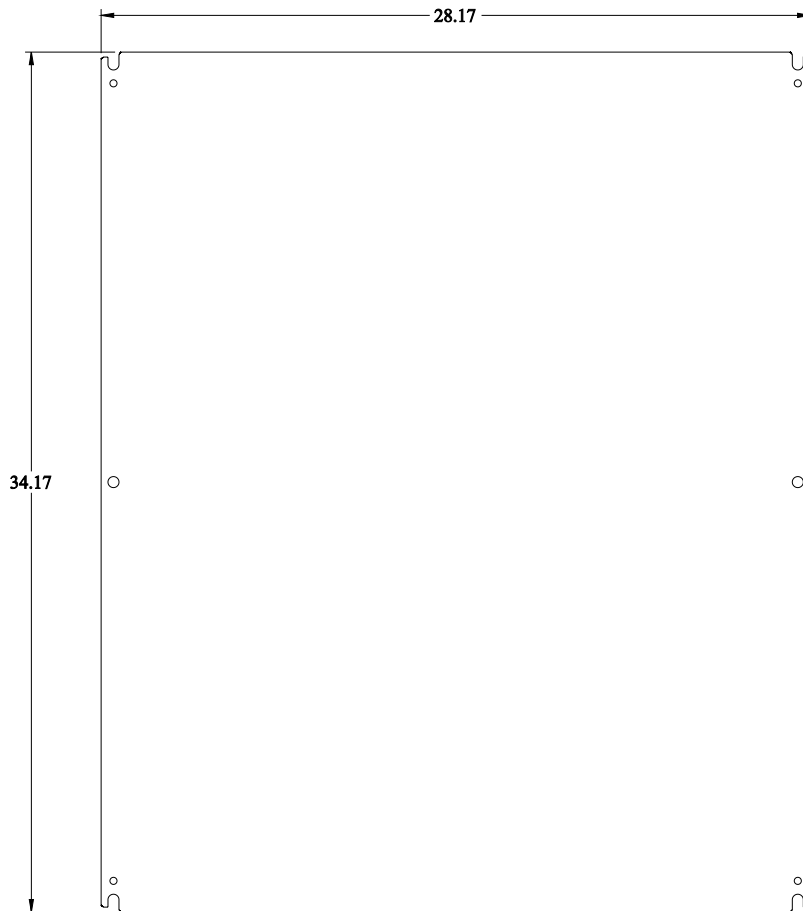

**PART No. EP3630**

Data subject to change without notice

Isometric drawing Not to Scale

Gross Automation (877) 268-3700 · [www.hammondenclosuresales.com](http://www.hammondenclosuresales.com) · [sales@grossautomation.com](mailto:sales@grossautomation.com)

**TOP VIEW**

**FRONT VIEW**

**SIDE VIEW**