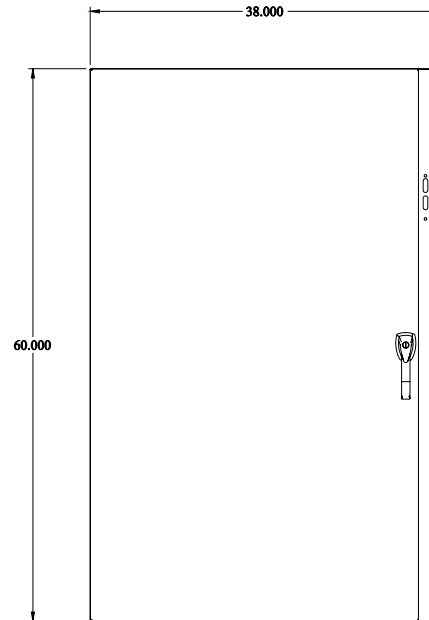

Gross Automation (877) 268-3700 · www.hammondenclosuresales.com · sales@grossautomation.com

**PART No.EN4DSC603812SS**

Data subject to change without notice  
Isometric drawing Not to Scale

TOP VIEW

ISOMETRIC VIEW

BACK VIEW

LEFT SIDE VIEW

FRONT VIEW

RIGHT SIDE VIEW

BOTTOM VIEW