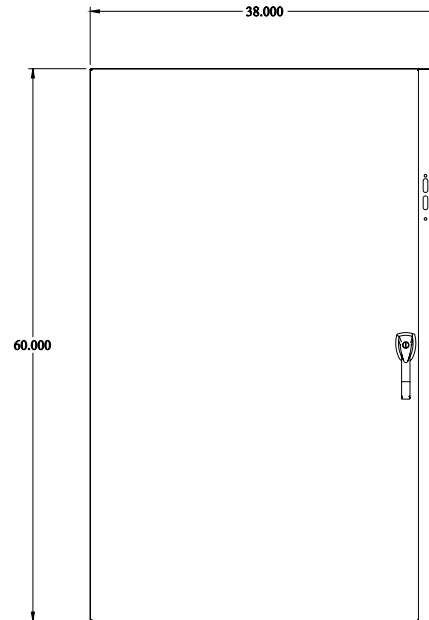

Gross Automation (877) 268-3700 · www.hammondenclosuresales.com · sales@grossautomation.com

PART No.EN4DSC603812GY

Data subject to change without notice
Isometric drawing Not to Scale

TOP VIEW

ISOMETRIC VIEW

BACK VIEW

LEFT SIDE VIEW

FRONT VIEW

RIGHT SIDE VIEW

BOTTOM VIEW