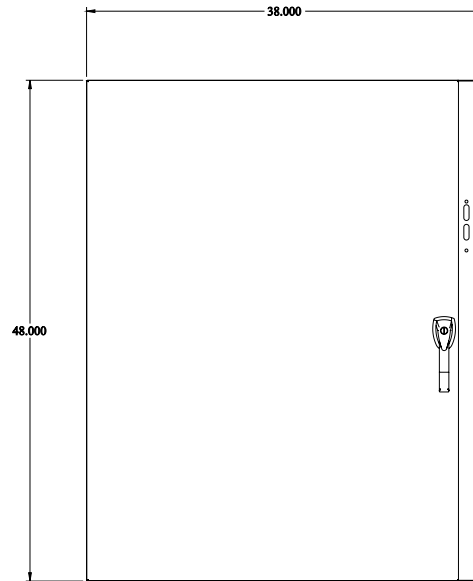

Gross Automation (877) 268-3700 · www.hammondenclosuresales.com · sales@grossautomation.com

 **PART No.EN4DSC483812SS**
Data subject to change without notice
Isometric drawing Not to Scale

TOP VIEW

ISOMETRIC VIEW

BACK VIEW

LEFT SIDE VIEW

FRONT VIEW

RIGHT SIDE VIEW

BOTTOM VIEW