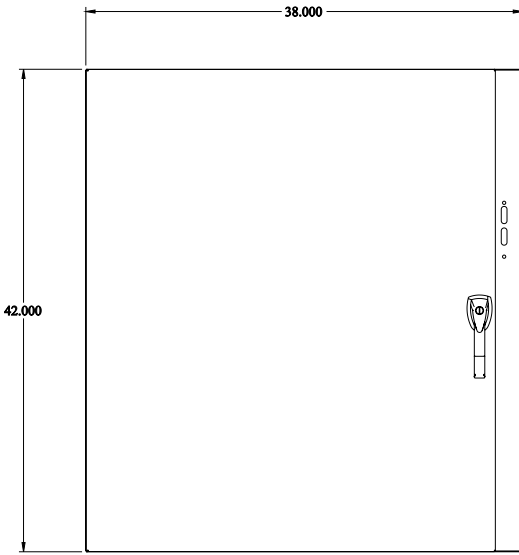

PART No.EN4DSC423812SS

Data subject to change without notice
Isometric drawing Not to Scale

TOP VIEW

ISOMETRIC VIEW

BACK VIEW

LEFT SIDE VIEW

FRONT VIEW

RIGHT SIDE VIEW

BOTTOM VIEW