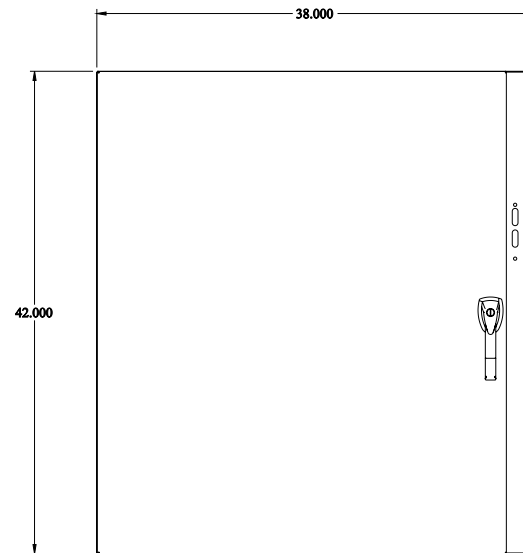

Gross Automation (877) 268-3700 · www.hammondenclosuresales.com · sales@grossautomation.com

**PART No.EN4DSC423812GY**

Data subject to change without notice  
Isometric drawing Not to Scale

TOP VIEW

ISOMETRIC VIEW

BACK VIEW

LEFT SIDE VIEW

FRONT VIEW

RIGHT SIDE VIEW

BOTTOM VIEW