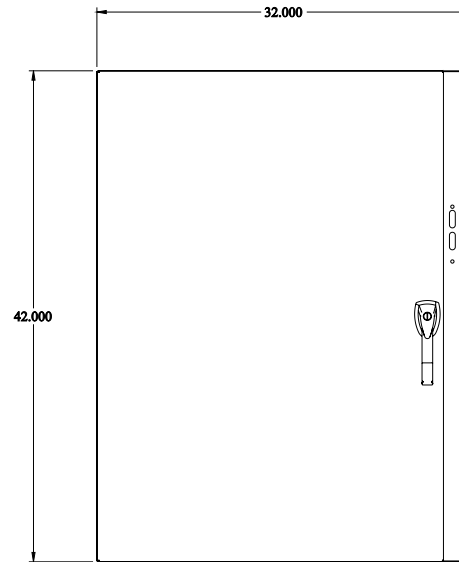

Gross Automation (877) 268-3700 · www.hammondenclosuresales.com · sales@grossautomation.com

PART No.EN4DSC423212SS

Data subject to change without notice
Isometric drawing Not to Scale

TOP VIEW

ISOMETRIC VIEW

BACK VIEW

LEFT SIDE VIEW

FRONT VIEW

RIGHT SIDE VIEW

BOTTOM VIEW