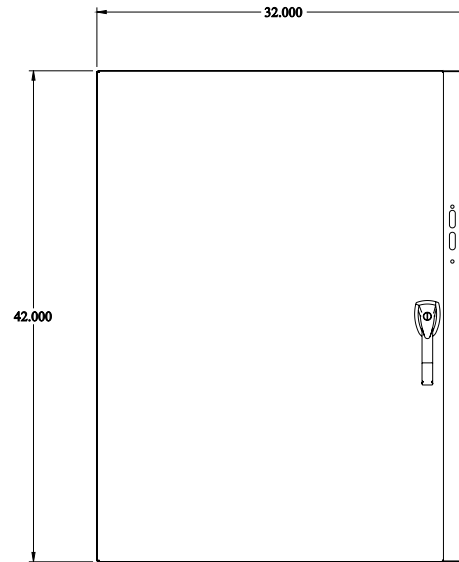

Gross Automation (877) 268-3700 · www.hammondenclosuresales.com · sales@grossautomation.com

 **PART No. EN4DSC423212GY**

Data subject to change without notice
Isometric drawing Not to Scale

TOP VIEW

ISOMETRIC VIEW

BACK VIEW

LEFT SIDE VIEW

FRONT VIEW

RIGHT SIDE VIEW

BOTTOM VIEW