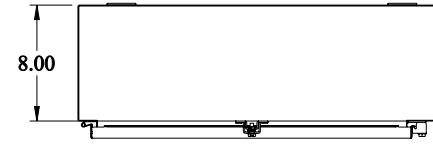

**PART No. 1447SN4SSF8**

Data subject to change without notice

Isometric drawing Not to Scale

Gross Automation (877) 268-3700 · [www.hammondenclosuresales.com](http://www.hammondenclosuresales.com) · [sales@grossautomation.com](mailto:sales@grossautomation.com)

**ISOMETRIC VIEW**

**TOP VIEW**

**INNER PANEL**

**BACK VIEW**

**SIDE VIEW**

**FRONT VIEW**

**SIDE VIEW**

**BOTTOM VIEW**