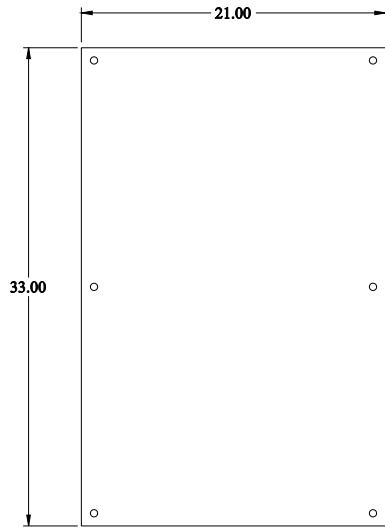

**PART No. 1447SN4SSF8**

Data subject to change without notice

Isometric drawing Not to Scale

Gross Automation (877) 268-3700 · [www.hammondenclosuresales.com](http://www.hammondenclosuresales.com) · [sales@grossautomation.com](mailto:sales@grossautomation.com)

**ISOMETRIC VIEW**

**TOP VIEW**

**INNER PANEL**

**BACK VIEW**

**SIDE VIEW**

**FRONT VIEW**

**SIDE VIEW**

**BOTTOM VIEW**