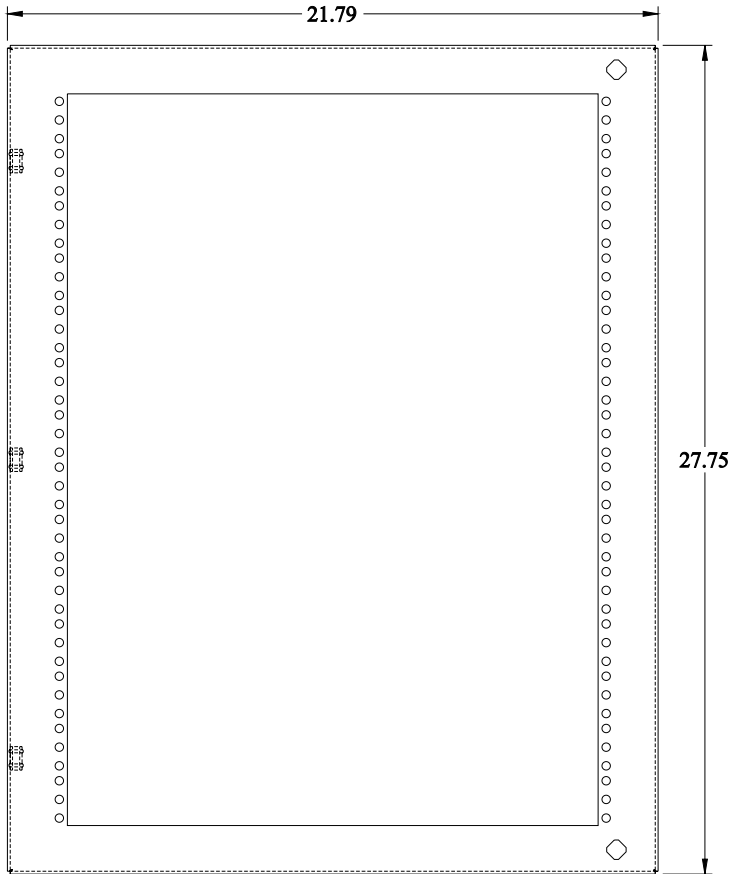

PART No. ESF3024

for more information visit
www.hammfg.com

Data subject to change without notice

Isometric drawing Not to Scale

SIDE VIEW

FRONT VIEW

BOTTOM VIEW

ISOMETRIC VIEW