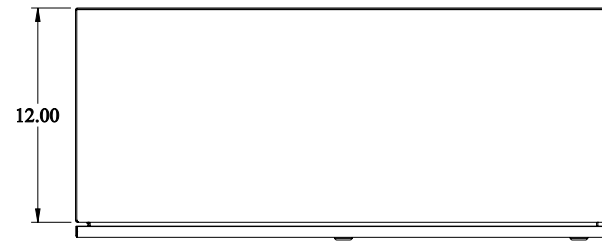

**PART No. ST363012SS**  
 Data subject to change without notice  
 Isometric drawing Not to Scale

Gross Automation (877) 268-3700 · [www.hammondenclosuresales.com](http://www.hammondenclosuresales.com) · [sales@grossautomation.com](mailto:sales@grossautomation.com)

TOP VIEW

BACK VIEW

LEFT SIDE VIEW

FRONT VIEW

RIGHT SIDE VIEW

BOTTOM VIEW