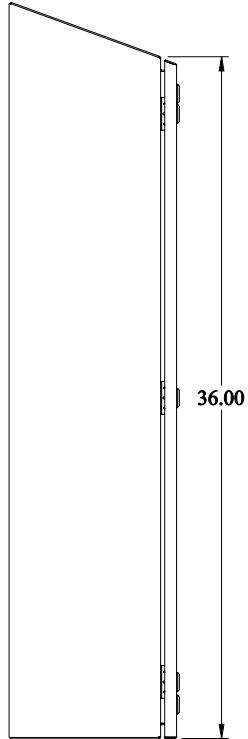

Gross Automation (877) 268-3700 · www.hammondenclosuresales.com · sales@grossautomation.com

 **PART No. ST363008SS**  
Data subject to change without notice  
Isometric drawing title

BACK VIEW

LEFT SIDE VIEW

TOP VIEW

FRONT VIEW

RIGHT SIDE VIEW

BOTTOM VIEW