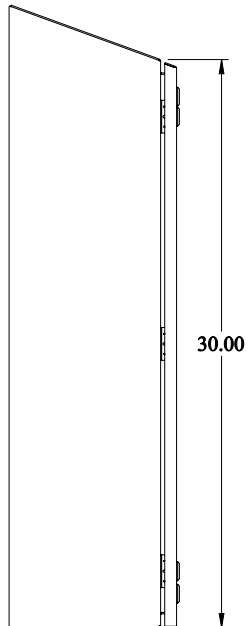

**PART No. ST303008SS**  
 Data subject to change without notice  
 Isometric drawing title

Gross Automation (877) 268-3700 · www.hammondenclosuresales.com · sales@grossautomation.com

TOP VIEW

BACK VIEW

LEFT SIDE VIEW

FRONT VIEW

RIGHT SIDE VIEW

BOTTOM VIEW