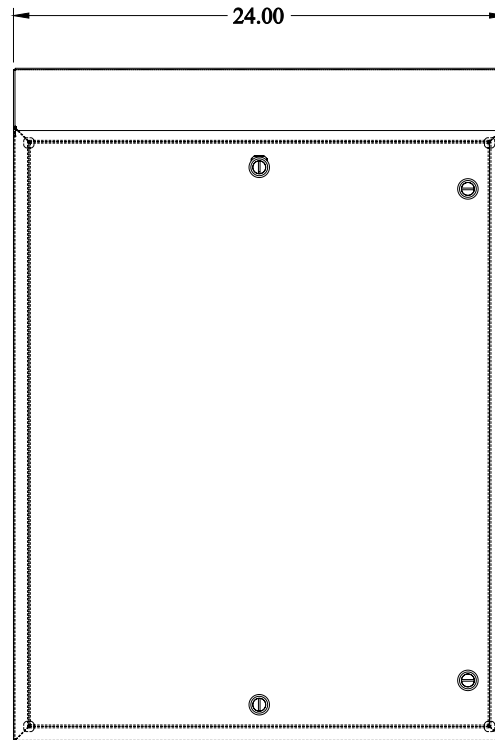

**PART No. ST302408SS**

Data subject to change without notice  
Isometric drawing Not to Scale

Gross Automation (877) 268-3700 · [www.hammondenclosuresales.com](http://www.hammondenclosuresales.com) · [sales@grossautomation.com](mailto:sales@grossautomation.com)

TOP VIEW

BACK VIEW

LEFT SIDE VIEW

FRONT VIEW

RIGHT SIDE VIEW

BOTTOM VIEW