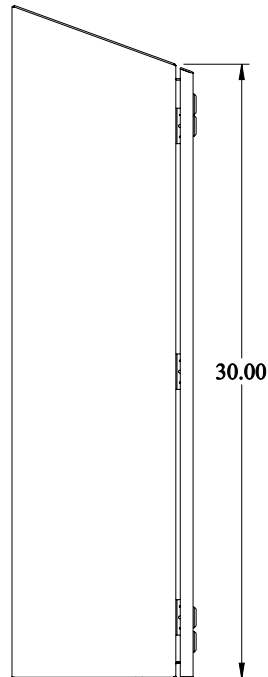

**PART No. ST302408SS**

Data subject to change without notice  
Isometric drawing Not to Scale

Gross Automation (877) 268-3700 · [www.hammondenclosuresales.com](http://www.hammondenclosuresales.com) · [sales@grossautomation.com](mailto:sales@grossautomation.com)

TOP VIEW

BACK VIEW

LEFT SIDE VIEW

FRONT VIEW

RIGHT SIDE VIEW

BOTTOM VIEW