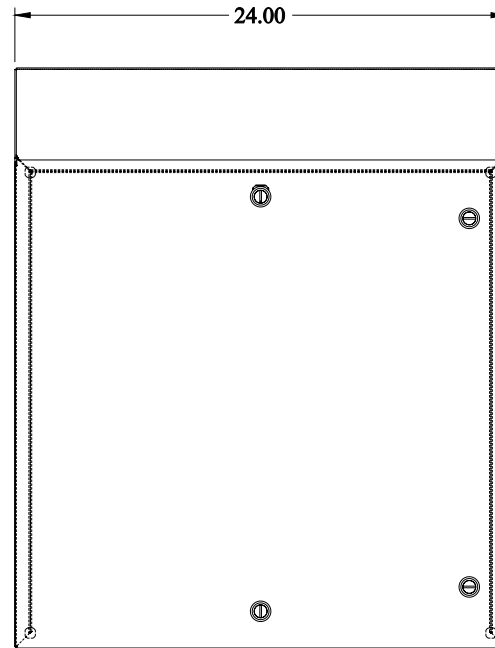


 **PART No. ST242412SS**
Data subject to change without notice
Isometric drawing Not to Scale

TOP VIEW

Gross Automation (877) 268-3700 · www.hammondenclosuresales.com · sales@grossautomation.com

BACK VIEW

LEFT SIDE VIEW

FRONT VIEW

RIGHT SIDE VIEW

BOTTOM VIEW