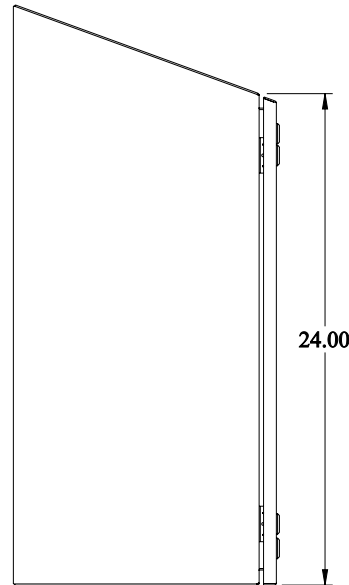


 **PART No. ST242412SS**
Data subject to change without notice
Isometric drawing Not to Scale

TOP VIEW

Gross Automation (877) 268-3700 · www.hammondenclosuresales.com · sales@grossautomation.com

BACK VIEW

LEFT SIDE VIEW

FRONT VIEW

RIGHT SIDE VIEW

BOTTOM VIEW