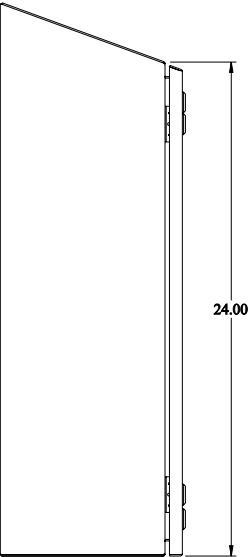

PART No. ST242408SS

Data subject to change without notice
Isometric drawing Not to Scale

Gross Automation (877) 268-3700 · www.hammondenclosuresales.com · sales@grossautomation.com

TOP VIEW

BACK VIEW

LEFT SIDE VIEW

FRONT VIEW

RIGHT SIDE VIEW

BOTTOM VIEW