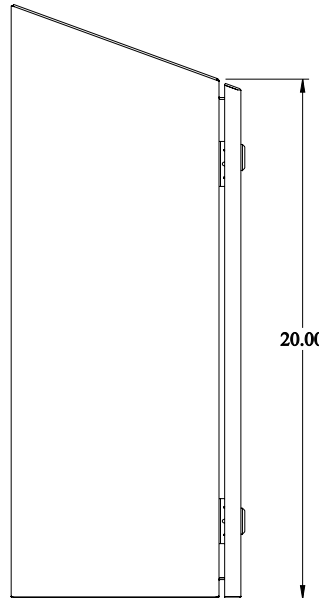

PART No. ST201608SS

Data subject to change without notice

Isometric drawing Not to Scale

Gross Automation (877) 268-3700 · www.hammondenclosuresales.com · sales@grossautomation.com

TOP VIEW

FRONT VIEW

BACK VIEW

LEFT SIDE VIEW

RIGHT SIDE VIEW

BOTTOM VIEW