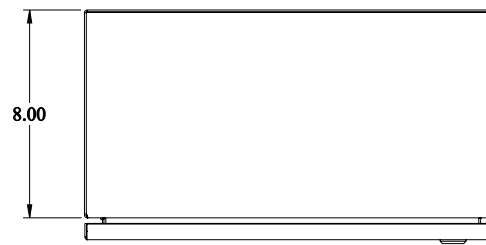

PART No. ST201608SS

Data subject to change without notice

Isometric drawing Not to Scale

Gross Automation (877) 268-3700 · www.hammondenclosuresales.com · sales@grossautomation.com

TOP VIEW

FRONT VIEW

BACK VIEW

LEFT SIDE VIEW

RIGHT SIDE VIEW

BOTTOM VIEW