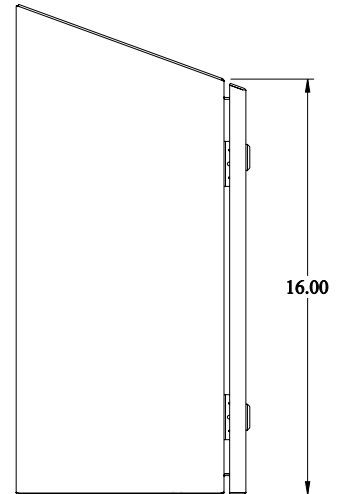

PART No. ST161608SS

Data subject to change If out notice
Isometric drawing Not to Scale

Gross Automation (877) 268-3700 · www.hammondenclosuresales.com · sales@grossautomation.com

TOP VIEW

BACK VIEW

LEFT SIDE VIEW

FRONT VIEW

RIGHT SIDE VIEW

BOTTOM VIEW