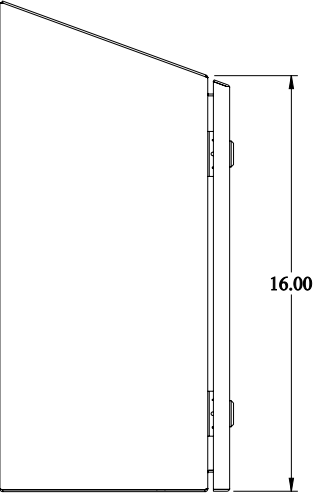

PART No. ST161208SS

Data subject to change without notice
Isometric drawing Not to Scale

Gross Automation (877) 268-3700 · www.hammondenclosuresales.com · sales@grossautomation.com

TOP VIEW

BACK VIEW

LEFT SIDE VIEW

FRONT VIEW

RIGHT SIDE VIEW

BOTTOM VIEW