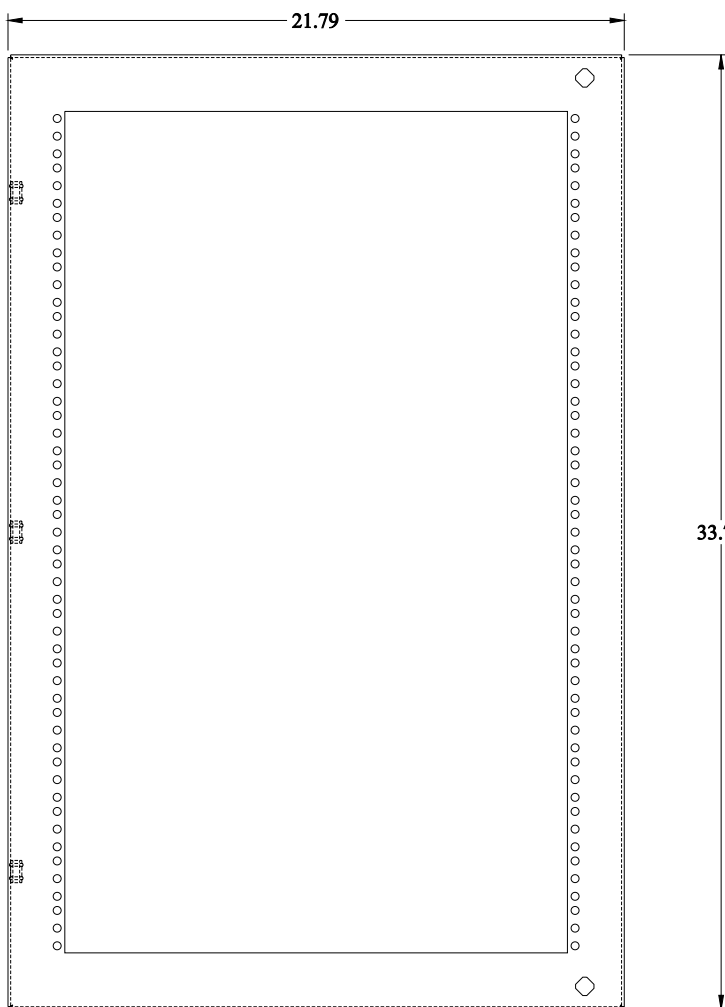

PART No. ESF3624

for more information visit
www.hammfg.com

Data subject to change without notice

Isometric drawing Not to Scale

SIDE VIEW

FRONT VIEW

ISOMETRIC VIEW

BOTTOM VIEW