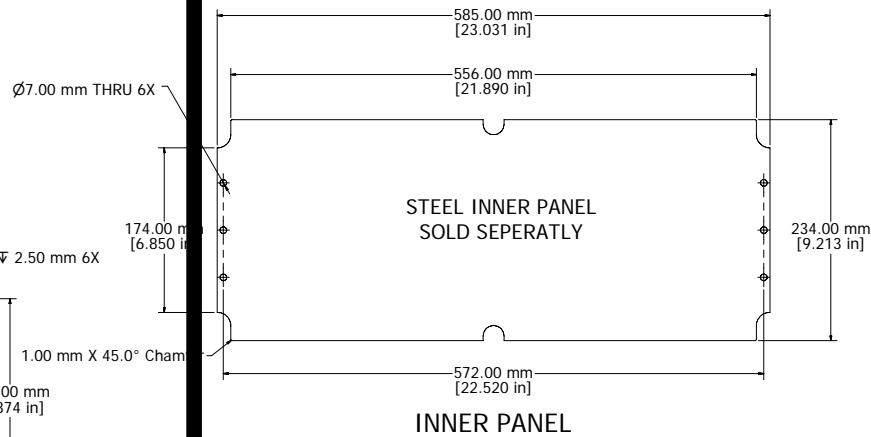

(Interactive Model)

UL US LISTED
File #E65324
NEMA 4, 4X

FIBERGLASS ENCLOSURE	
INCLUDES	
1	ENCLOSURE
6	M6 x 28mm PAN HEAD SCREWS
ACCESSORIES	
STEEL INNER PANEL	1590ZGRP263PL

1590ZGRP263