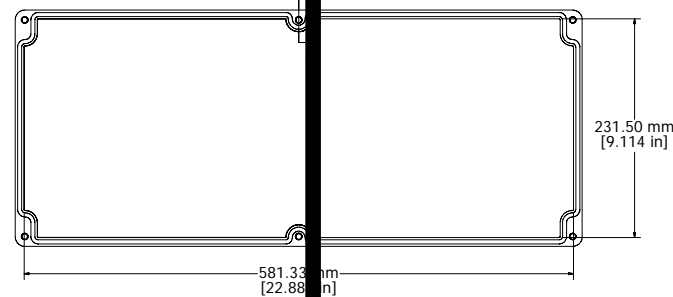

(Interactive Model)

UL US LISTED
File #E65324
NEMA 4, 4X

FIBERGLASS ENCLOSURE	
INCLUDES	
1	ENCLOSURE
6	M6 x 28mm PAN HEAD SCREWS
ACCESSORIES	
STEEL INNER PANEL	1590ZGRP263PL

1590ZGRP263