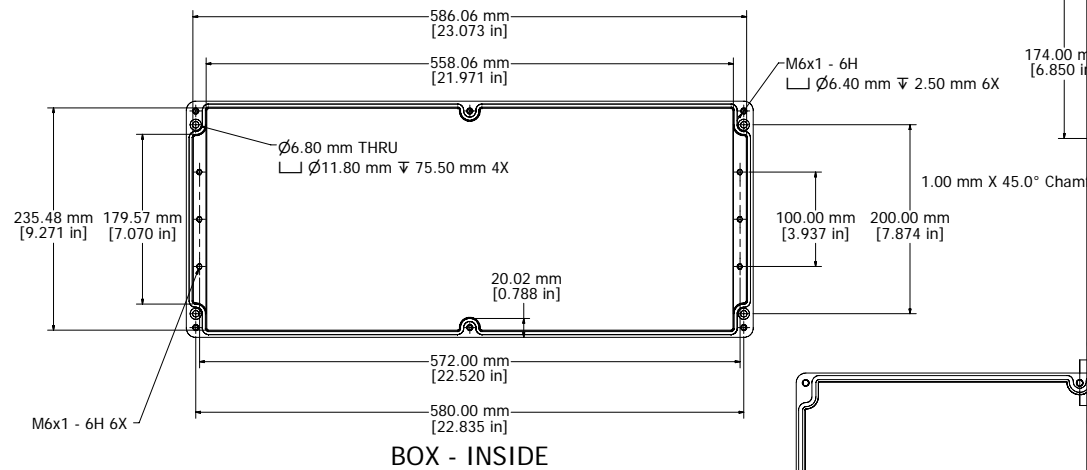

(Interactive Model)

UL US LISTED
File #E65324
NEMA 4, 4X

FIBERGLASS ENCLOSURE	
INCLUDES	
1	ENCLOSURE
6	M6 x 28mm PAN HEAD SCREWS
ACCESSORIES	
STEEL INNER PANEL	1590ZGRP263PL

1590ZGRP263