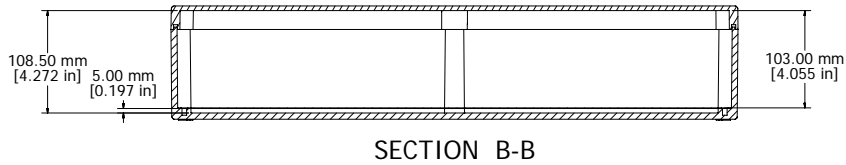

(Interactive Model)

UL US LISTED
File #E65324
NEMA 4, 4X

FIBERGLASS ENCLOSURE	
INCLUDES	
1	ENCLOSURE
6	M6 x 28mm PAN HEAD SCREWS
ACCESSORIES	
STEEL INNER PANEL	1590ZGRP263PL

1590ZGRP263