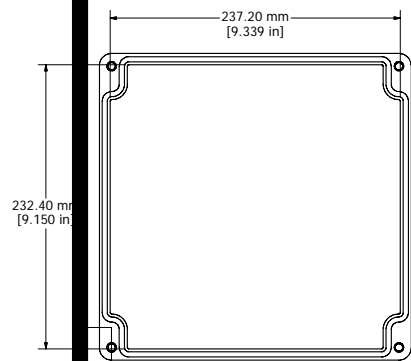

(Interactive Model)

SECTION B-B

LID - INSIDE

SECTION C-C

BOX - INSIDE

UL US LISTED
File #E65324
NEMA 4, 4X

FIBERGLASS ENCLOSURE	
INCLUDES	
1	ENCLOSURE
4	M6 x 70mm PAN HEAD SCREWS
ACCESSORIES	
STEEL INNER PANEL	1590ZGRP235PL

1590ZGRP235