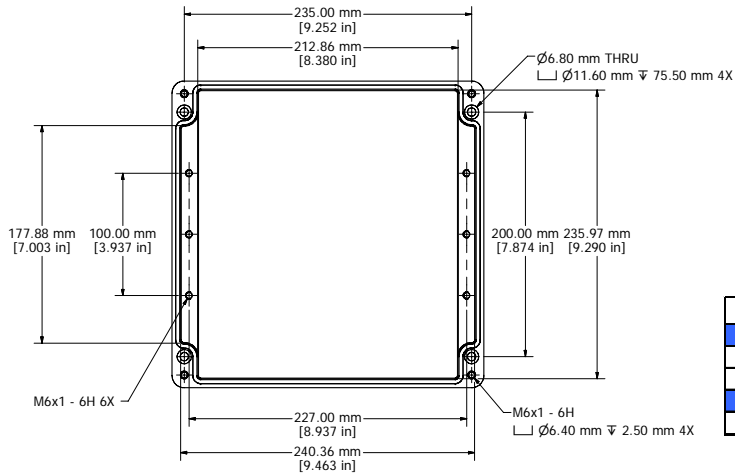

(Interactive Model)

SECTION B-B

LID - INSIDE

SECTION C-C

BOX - INSIDE

UL US LISTED
File #E65324
NEMA 4, 4X

FIBERGLASS ENCLOSURE	
INCLUDES	
1	ENCLOSURE
4	M6 x 70mm PAN HEAD SCREWS
ACCESSORIES	
STEEL INNER PANEL	1590ZGRP235PL

1590ZGRP235