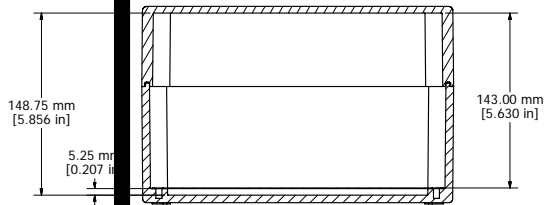

(Interactive Model)

SECTION B-B

LID - INSIDE

SECTION C-C

BOX - INSIDE

UL US LISTED
File #E65324
NEMA 4, 4X

FIBERGLASS ENCLOSURE	
INCLUDES	
1	ENCLOSURE
4	M6 x 70mm PAN HEAD SCREWS
ACCESSORIES	
STEEL INNER PANEL	1590ZGRP235PL