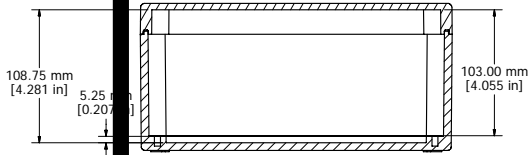

SECTION A-A

INNER PANEL

(Interactive Model)

SECTION B-B

SECTION C-C

LID - INSIDE

BOX - INSIDE

UL US LISTED
File #E65324
NEMA 4, 4X

FIBERGLASS ENCLOSURE	
INCLUDES	
1	ENCLOSURE
4	M6 x 28mm PAN HEAD SCREWS
ACCESSORIES	
STEEL INNER PANEL	1590ZGRP234PL

1590ZGRP234