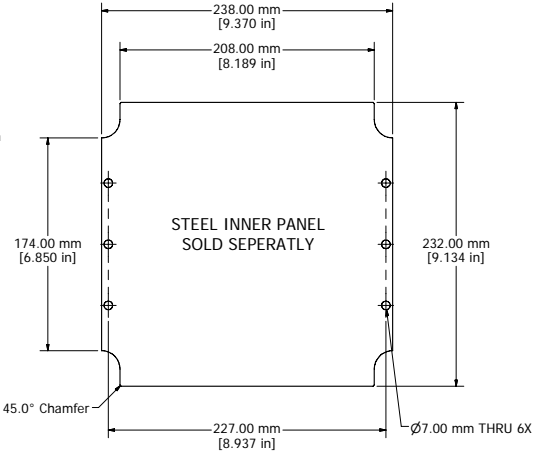

SECTION A-A

INNER PANEL

(Interactive Model)

SECTION B-B

SECTION C-C

LID - INSIDE

BOX - INSIDE

UL US LISTED
File #E65324
NEMA 4, 4X

FIBERGLASS ENCLOSURE	
INCLUDES	
1	ENCLOSURE
4	M6 x 28mm PAN HEAD SCREWS
ACCESSORIES	
STEEL INNER PANEL	1590ZGRP234PL

1590ZGRP234