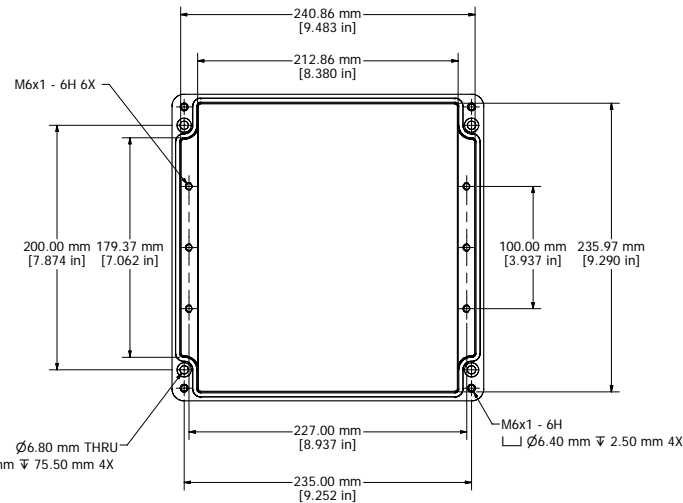

SECTION A-A

INNER PANEL

(Interactive Model)

SECTION B-B

SECTION C-C

LID - INSIDE

BOX - INSIDE

UL US LISTED
File #E65324
NEMA 4, 4X

FIBERGLASS ENCLOSURE	
INCLUDES	
1	ENCLOSURE
4	M6 x 28mm PAN HEAD SCREWS
ACCESSORIES	
STEEL INNER PANEL	1590ZGRP234PL

1590ZGRP234