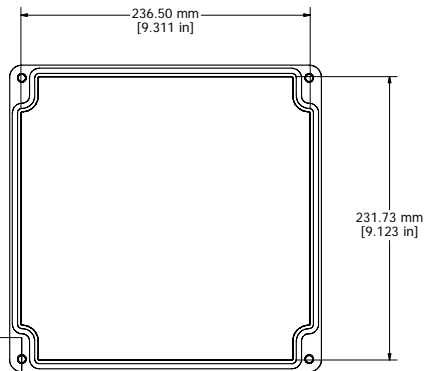

SECTION A-A

INNER PANEL

(Interactive Model)

SECTION B-B

SECTION C-C

LID - INSIDE

BOX - INSIDE

UL US LISTED
File #E65324
NEMA 4, 4X

FIBERGLASS ENCLOSURE	
INCLUDES	
1	ENCLOSURE
4	M6 x 28mm PAN HEAD SCREWS
ACCESSORIES	
STEEL INNER PANEL	1590ZGRP234PL

1590ZGRP234