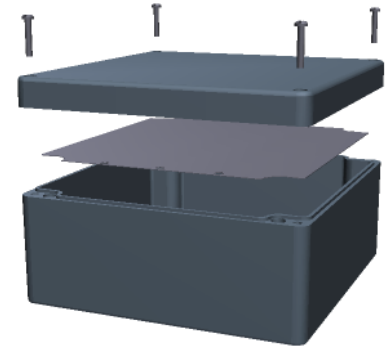

SECTION A-A

INNER PANEL

(Interactive Model)

SECTION B-B

SECTION C-C

LID - INSIDE

BOX - INSIDE

UL US LISTED
File #E65324
NEMA 4, 4X

FIBERGLASS ENCLOSURE	
INCLUDES	
1	ENCLOSURE
4	M6 x 28mm PAN HEAD SCREWS
ACCESSORIES	
STEEL INNER PANEL	1590ZGRP234PL

1590ZGRP234