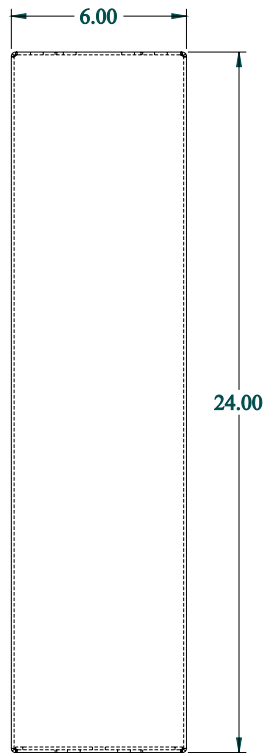

# PART No. 1481FK6K

for more information visit  
[www.hammfg.com](http://www.hammfg.com)

Data subject to change without notice

Isometric drawing Not to Scale

ISOMETRIC VIEW

TOP VIEW

LEFT SIDE VIEW

FRONT VIEW

RIGHT SIDE VIEW

BOTTOM VIEW