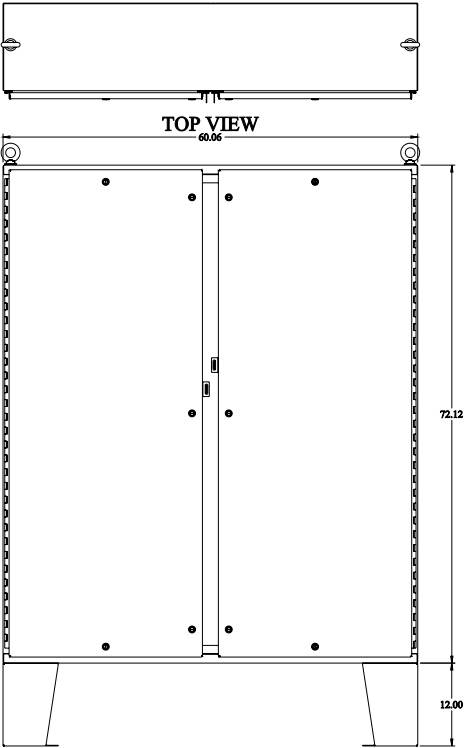

 **PART No. 1422N4SSE12FQT**  
for more information visit  
[www.hammfg.com](http://www.hammfg.com)  
Data subject to change without notice  
Isometric drawing Not to Scale

INNER PANEL

BACK VIEW

SIDE VIEW

FRONT VIEW

BOTTOM VIEW

SIDE VIEW

ISOMETRIC VIEW