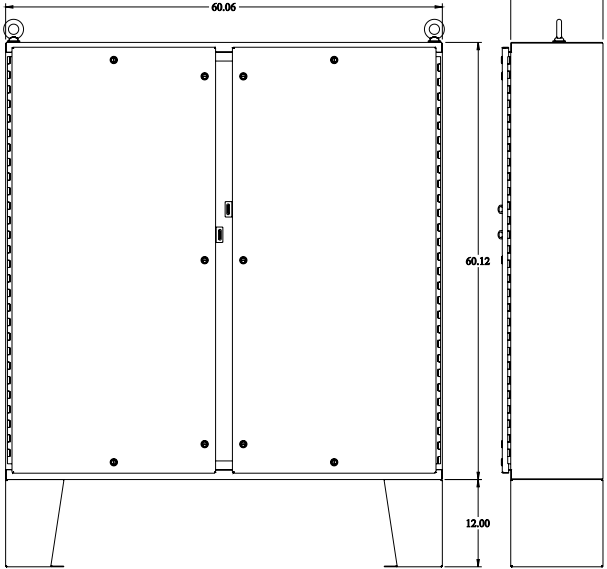

PART No. 1422N4SSD12FQT
 for more information visit
www.hammfg.com
 Data subject to change without notice
 Isometric drawing Not to Scale

TOP VIEW

ISOMETRIC VIEW

INNER PANEL

BACK VIEW

SIDE VIEW

FRONT VIEW

SIDE VIEW

BOTTOM VIEW