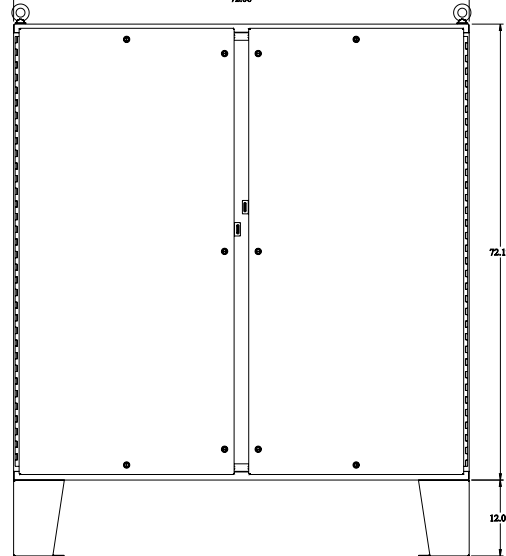

PART No. 1422N4S16F12FQT

for more information visit  
[www.hammfg.com](http://www.hammfg.com)

Data subject to change without notice

Isometric drawing Not to Scale

INNER PANEL

BACK VIEW

SIDE VIEW

TOP VIEW

FRONT VIEW

SIDE VIEW

BOTTOM VIEW

ISOMETRIC VIEW