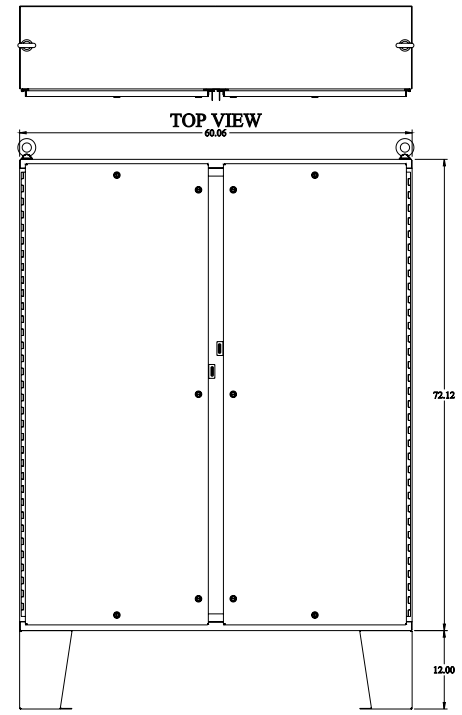

INNER PANEL

BACK VIEW

SIDE VIEW

FRONT VIEW

BOTTOM VIEW

PART No. 1422N4S16E12FQT
 for more information visit
www.hammfg.com
 Data subject to change without notice
 Isometric drawing Not to Scale

TOP VIEW

SIDE VIEW

ISOMETRIC VIEW