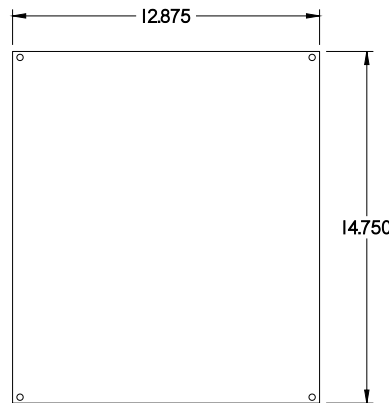

PART No. 1414N4O6

Data subject to change without notice

TOP VIEW

ISOMETRIC VIEW

Gross Automation (877) 268-3700 · www.hammondenclosuresales.com · sales@grossautomation.com

BACK VIEW

LEFT SIDE VIEW

FRONT VIEW

RIGHT SIDE VIEW

INNER PANEL

BOTTOM VIEW