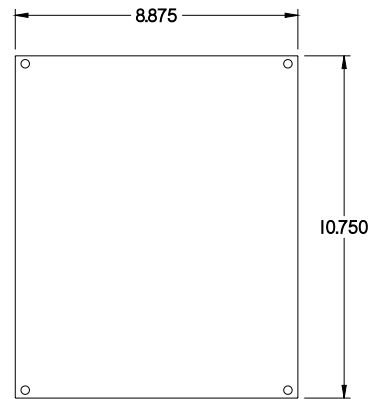

PART No. 1414N4K

Data subject to change without notice

TOP VIEW

ISOMETRIC VIEW

Gross Automation (877) 268-3700 · www.hammondenclosuresales.com · sales@grossautomation.com

BACK VIEW

LEFT SIDE VIEW

FRONT VIEW

RIGHT SIDE VIEW

INNER PANEL

BOTTOM VIEW