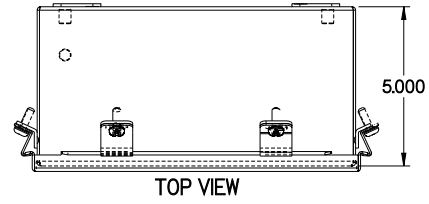

PART No. 1414N4K

Data subject to change without notice

TOP VIEW

ISOMETRIC VIEW

Gross Automation (877) 268-3700 · www.hammondenclosuresales.com · sales@grossautomation.com

BACK VIEW

LEFT SIDE VIEW

FRONT VIEW

RIGHT SIDE VIEW

INNER PANEL

BOTTOM VIEW