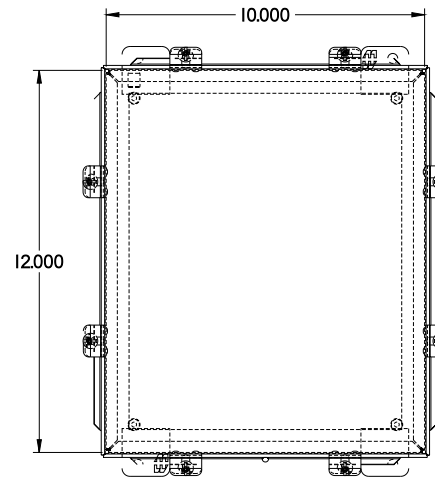

PART No. 1414N4K

Data subject to change without notice

TOP VIEW

ISOMETRIC VIEW

Gross Automation (877) 268-3700 · www.hammondenclosuresales.com · sales@grossautomation.com

BACK VIEW

LEFT SIDE VIEW

FRONT VIEW

RIGHT SIDE VIEW

INNER PANEL

BOTTOM VIEW