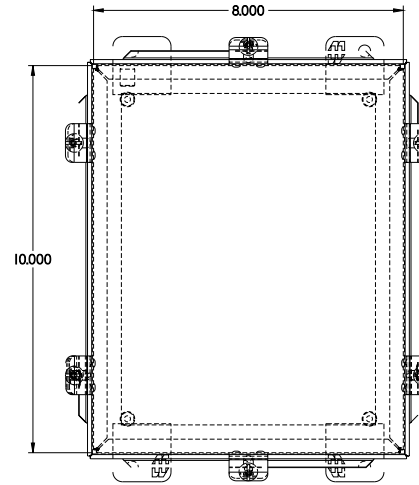

PART No. 1414N4I

Data subject to change without notice

Gross Automation (877) 268-3700 · www.hammondenclosuresales.com · sales@grossautomation.com

TOP VIEW

ISOMETRIC VIEW

BACK VIEW

LEFT SIDE VIEW

FRONT VIEW

RIGHT SIDE VIEW

INNER PANEL

BOTTOM VIEW