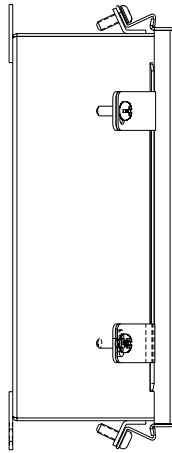

PART No. 1414N4I

Data subject to change without notice

Gross Automation (877) 268-3700 · www.hammondenclosuresales.com · sales@grossautomation.com

TOP VIEW

ISOMETRIC VIEW

BACK VIEW

LEFT SIDE VIEW

FRONT VIEW

RIGHT SIDE VIEW

INNER PANEL

BOTTOM VIEW