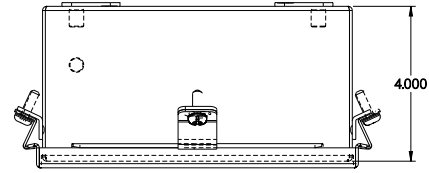

PART No. 1414N4I

Data subject to change without notice

Gross Automation (877) 268-3700 · www.hammondenclosuresales.com · sales@grossautomation.com

TOP VIEW

ISOMETRIC VIEW

BACK VIEW

LEFT SIDE VIEW

FRONT VIEW

RIGHT SIDE VIEW

INNER PANEL

BOTTOM VIEW