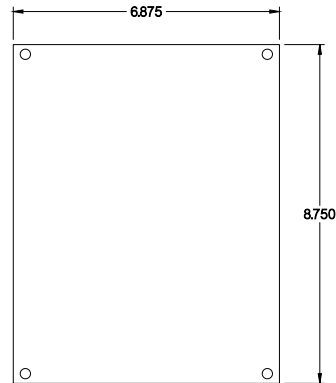

PART No. 1414N4I

Data subject to change without notice

Gross Automation (877) 268-3700 · www.hammondenclosuresales.com · sales@grossautomation.com

TOP VIEW

ISOMETRIC VIEW

BACK VIEW

LEFT SIDE VIEW

FRONT VIEW

RIGHT SIDE VIEW

INNER PANEL

BOTTOM VIEW