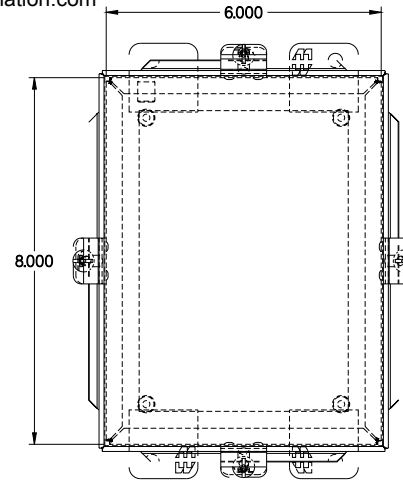

**PART No. 1414N4G**

Data subject to change without notice

TOP VIEW

ISOMETRIC VIEW

Gross Automation (877) 268-3700 · [www.hammondenclosuresales.com](http://www.hammondenclosuresales.com) · [sales@grossautomation.com](mailto:sales@grossautomation.com)

BACK VIEW

LEFT SIDE VIEW

FRONT VIEW

RIGHT SIDE VIEW

INNER PANEL

BOTTOM VIEW