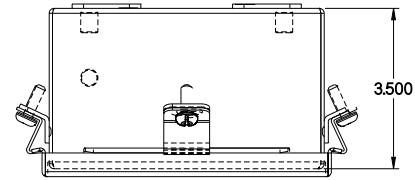

**PART No. 1414N4G**

Data subject to change without notice

TOP VIEW

ISOMETRIC VIEW

Gross Automation (877) 268-3700 · [www.hammondenclosuresales.com](http://www.hammondenclosuresales.com) · [sales@grossautomation.com](mailto:sales@grossautomation.com)

BACK VIEW

LEFT SIDE VIEW

FRONT VIEW

RIGHT SIDE VIEW

INNER PANEL

BOTTOM VIEW