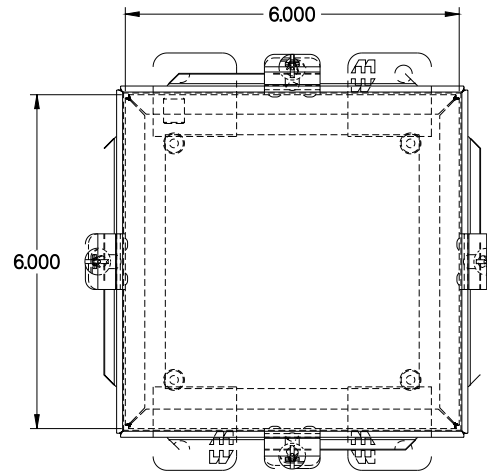

PART No. 1414N4E

Data subject to change without notice

Gross Automation (877) 268-3700 · www.hammondenclosuresales.com · sales@grossautomation.com

TOP VIEW

ISOMETRIC VIEW

BACK VIEW

LEFT SIDE VIEW

FRONT VIEW

RIGHT SIDE VIEW

INNER PANEL

BOTTOM VIEW