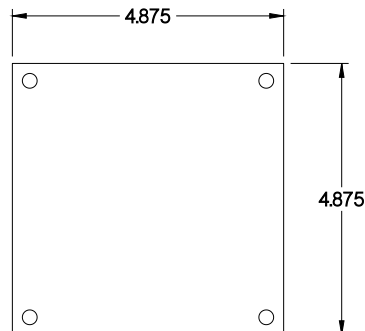

PART No. 1414N4E

Data subject to change without notice

Gross Automation (877) 268-3700 · www.hammondenclosuresales.com · sales@grossautomation.com

TOP VIEW

ISOMETRIC VIEW

BACK VIEW

LEFT SIDE VIEW

FRONT VIEW

RIGHT SIDE VIEW

INNER PANEL

BOTTOM VIEW