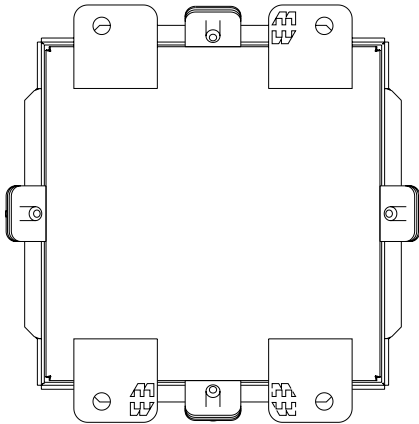

PART No. 1414N4E

Data subject to change without notice

Gross Automation (877) 268-3700 · www.hammondenclosuresales.com · sales@grossautomation.com

TOP VIEW

ISOMETRIC VIEW

BACK VIEW

LEFT SIDE VIEW

FRONT VIEW

RIGHT SIDE VIEW

INNER PANEL

BOTTOM VIEW