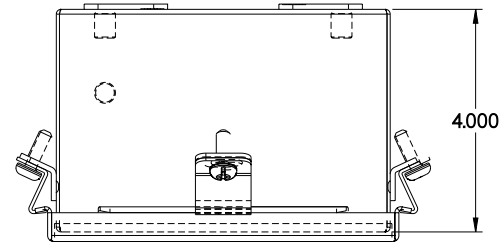

PART No. 1414N4E

Data subject to change without notice

Gross Automation (877) 268-3700 · www.hammondenclosuresales.com · sales@grossautomation.com

TOP VIEW

ISOMETRIC VIEW

BACK VIEW

LEFT SIDE VIEW

FRONT VIEW

RIGHT SIDE VIEW

INNER PANEL

BOTTOM VIEW