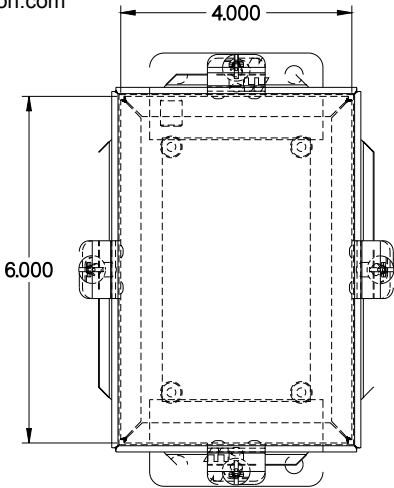

**PART No. 1414N4C**

Data subject to change without notice

TOP VIEW

ISOMETRIC VIEW

Gross Automation (877) 268-3700 · [www.hammondenclosuresales.com](http://www.hammondenclosuresales.com) · [sales@grossautomation.com](mailto:sales@grossautomation.com)

BACK VIEW

LEFT SIDE VIEW

FRONT VIEW

RIGHT SIDE VIEW

INNER PANEL

BOTTOM VIEW